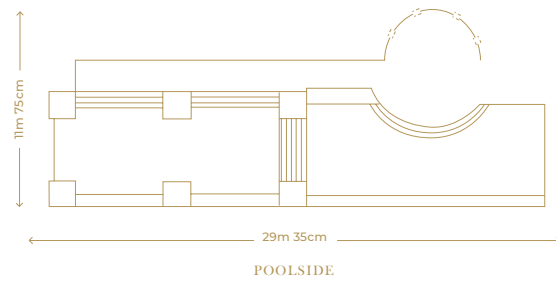

GUEST CAPACITY

GUEST CAPACITY

| QUAD | LOBBY LEVEL |
|-------------------|-------------|
| Floor Area (sqm) | 160 |
| Floor Area (sqft) | 1722 |
| Height (mm) | 6690 |
| Theatre | 90 |
| Banquet | 70 |

| SQUARE | LOWER LOBBY |
|-------------------|-------------|
| Floor Area (sqm) | 335 |
| Floor Area (sqft) | 3616 |
| Height (mm) | 4400 |
| Theatre | 350 |
| Banquet | 250 |