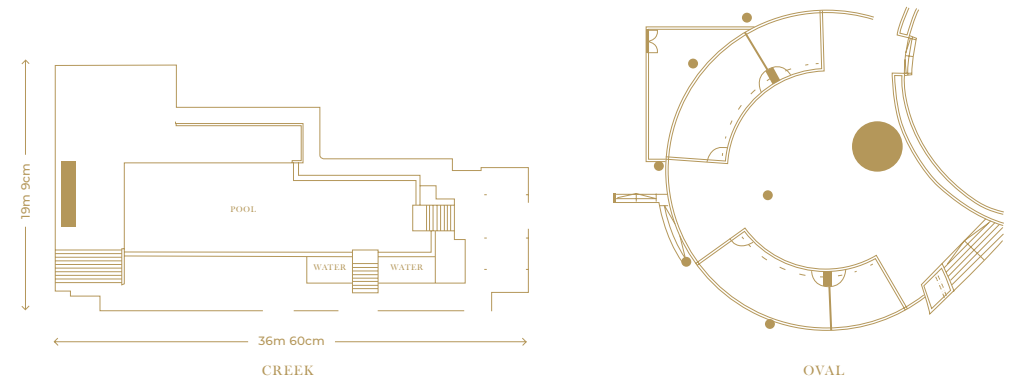

GUEST CAPACITY

GUEST CAPACITY

| QUAD | LOBBY LEVEL |
|-------------------|-------------|
| Floor Area (sqm) | 160 |
| Floor Area (sqft) | 1722 |
| Height (mm) | 6690 |
| Theatre | 90 |
| Banquet | 70 |

| SQUARE | LOWER LOBBY |
|-------------------|-------------|
| Floor Area (sqm) | 335 |
| Floor Area (sqft) | 3616 |
| Height (mm) | 4400 |
| Theatre | 350 |
| Banquet | 250 |