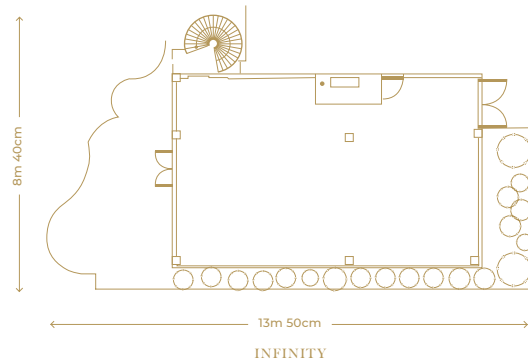

GUEST CAPACITY

GUEST CAPACITY

| QUAD | LOBBY LEVEL |
|-------------------|-------------|
| Floor Area (sqm) | 160 |
| Floor Area (sqft) | 1722 |
| Height (mm) | 6690 |
| Theatre | 90 |
| Banquet | 70 |

| SQUARE | LOWER LOBBY |
|-------------------|-------------|
| Floor Area (sqm) | 335 |
| Floor Area (sqft) | 3616 |
| Height (mm) | 4400 |
| Theatre | 350 |
| Banquet | 250 |