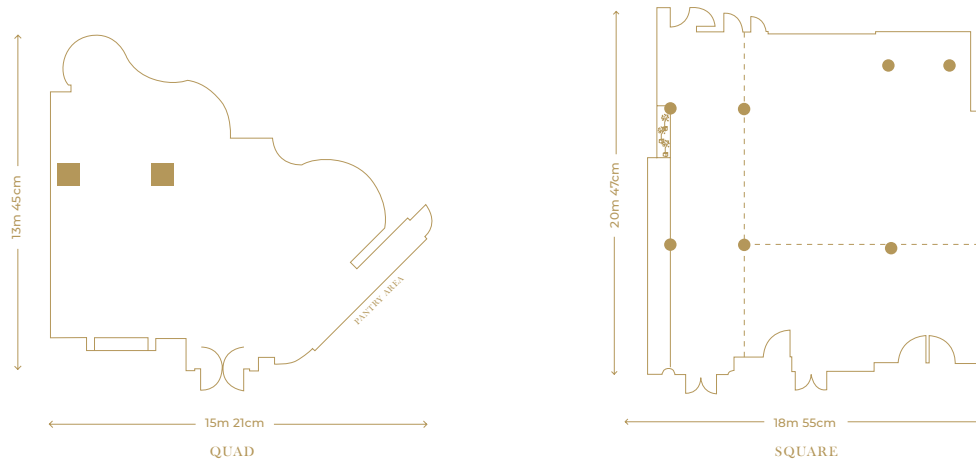

GUEST CAPACITY

GUEST CAPACITY

| QUAD | LOBBY LEVEL |
|-------------------|-------------|
| Floor Area (sqm) | 160 |
| Floor Area (sqft) | 1722 |
| Height (mm) | 6690 |
| Theatre | 90 |
| Banquet | 70 |

| SQUARE | LOWER LOBBY |
|-------------------|-------------|
| Floor Area (sqm) | 335 |
| Floor Area (sqft) | 3616 |
| Height (mm) | 4400 |
| Theatre | 350 |
| Banquet | 250 |