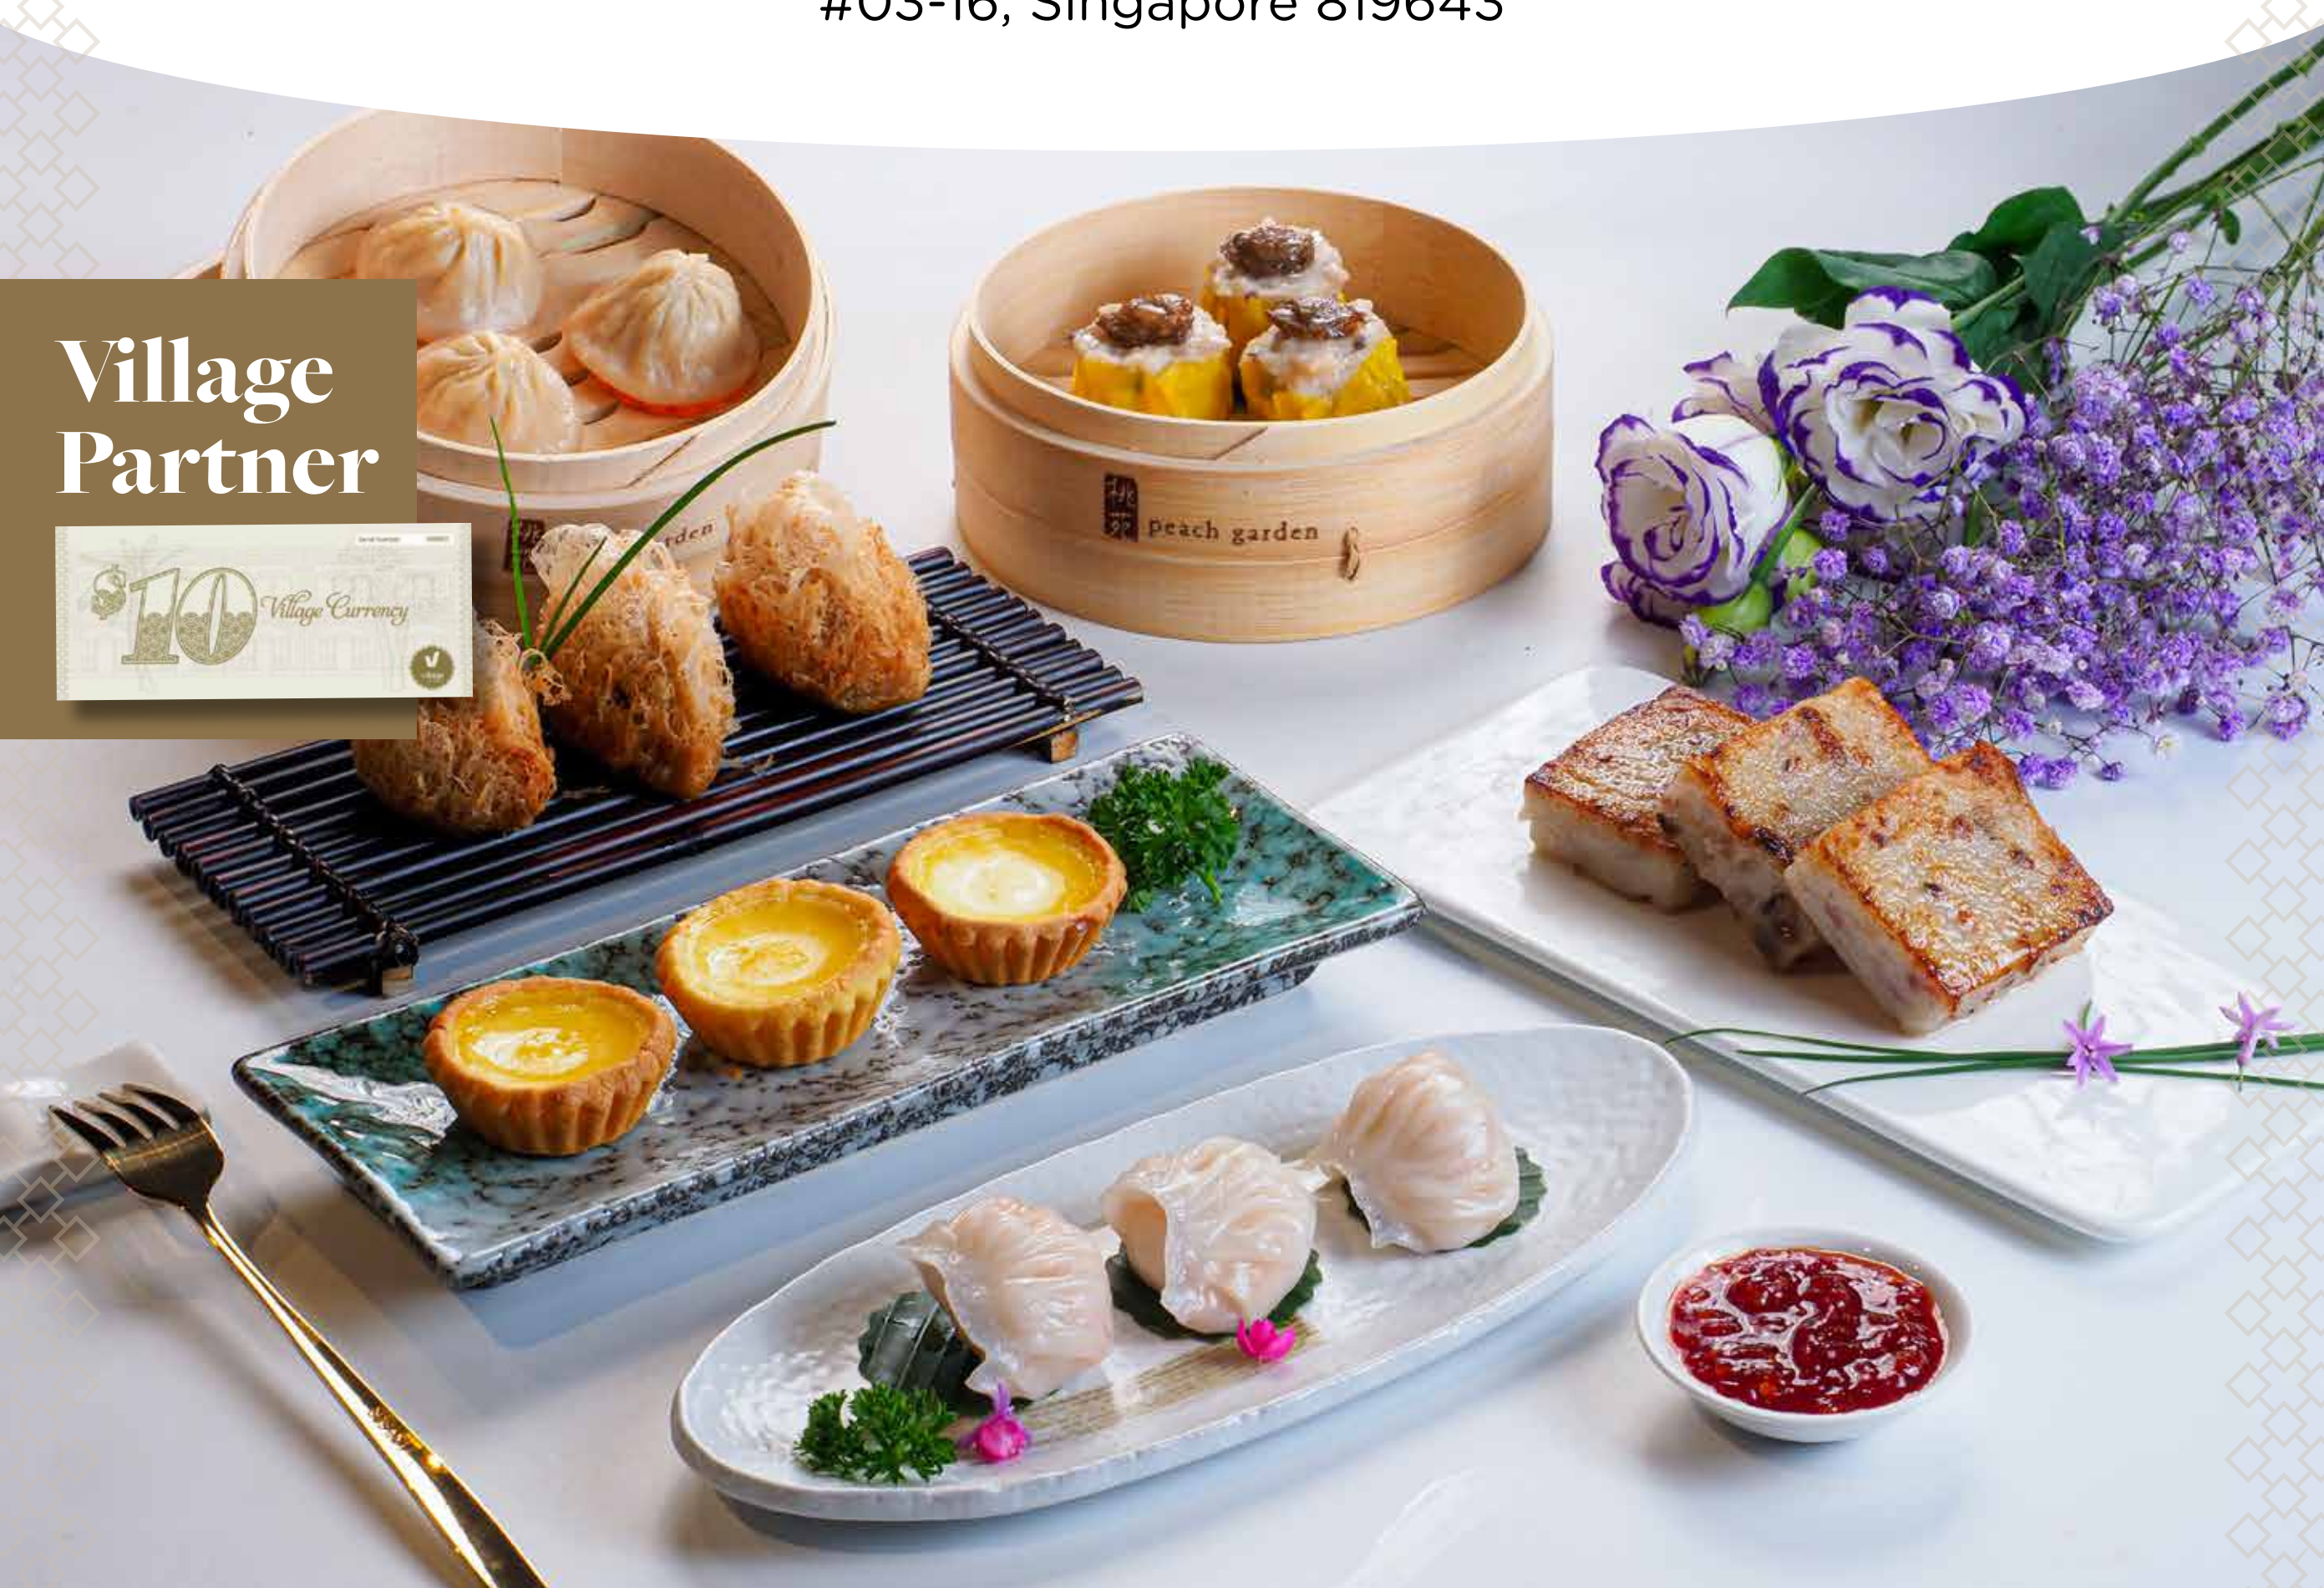

Village
Partner

Enjoy 30% off à la carte dishes and use your Village currency as dining credits.

Location

Changi Airport T2, 60 Airport Blvd,
#03-16, Singapore 819643

Village Partner

Canopy

Use your Village currency as dining credits and enjoy your meal.