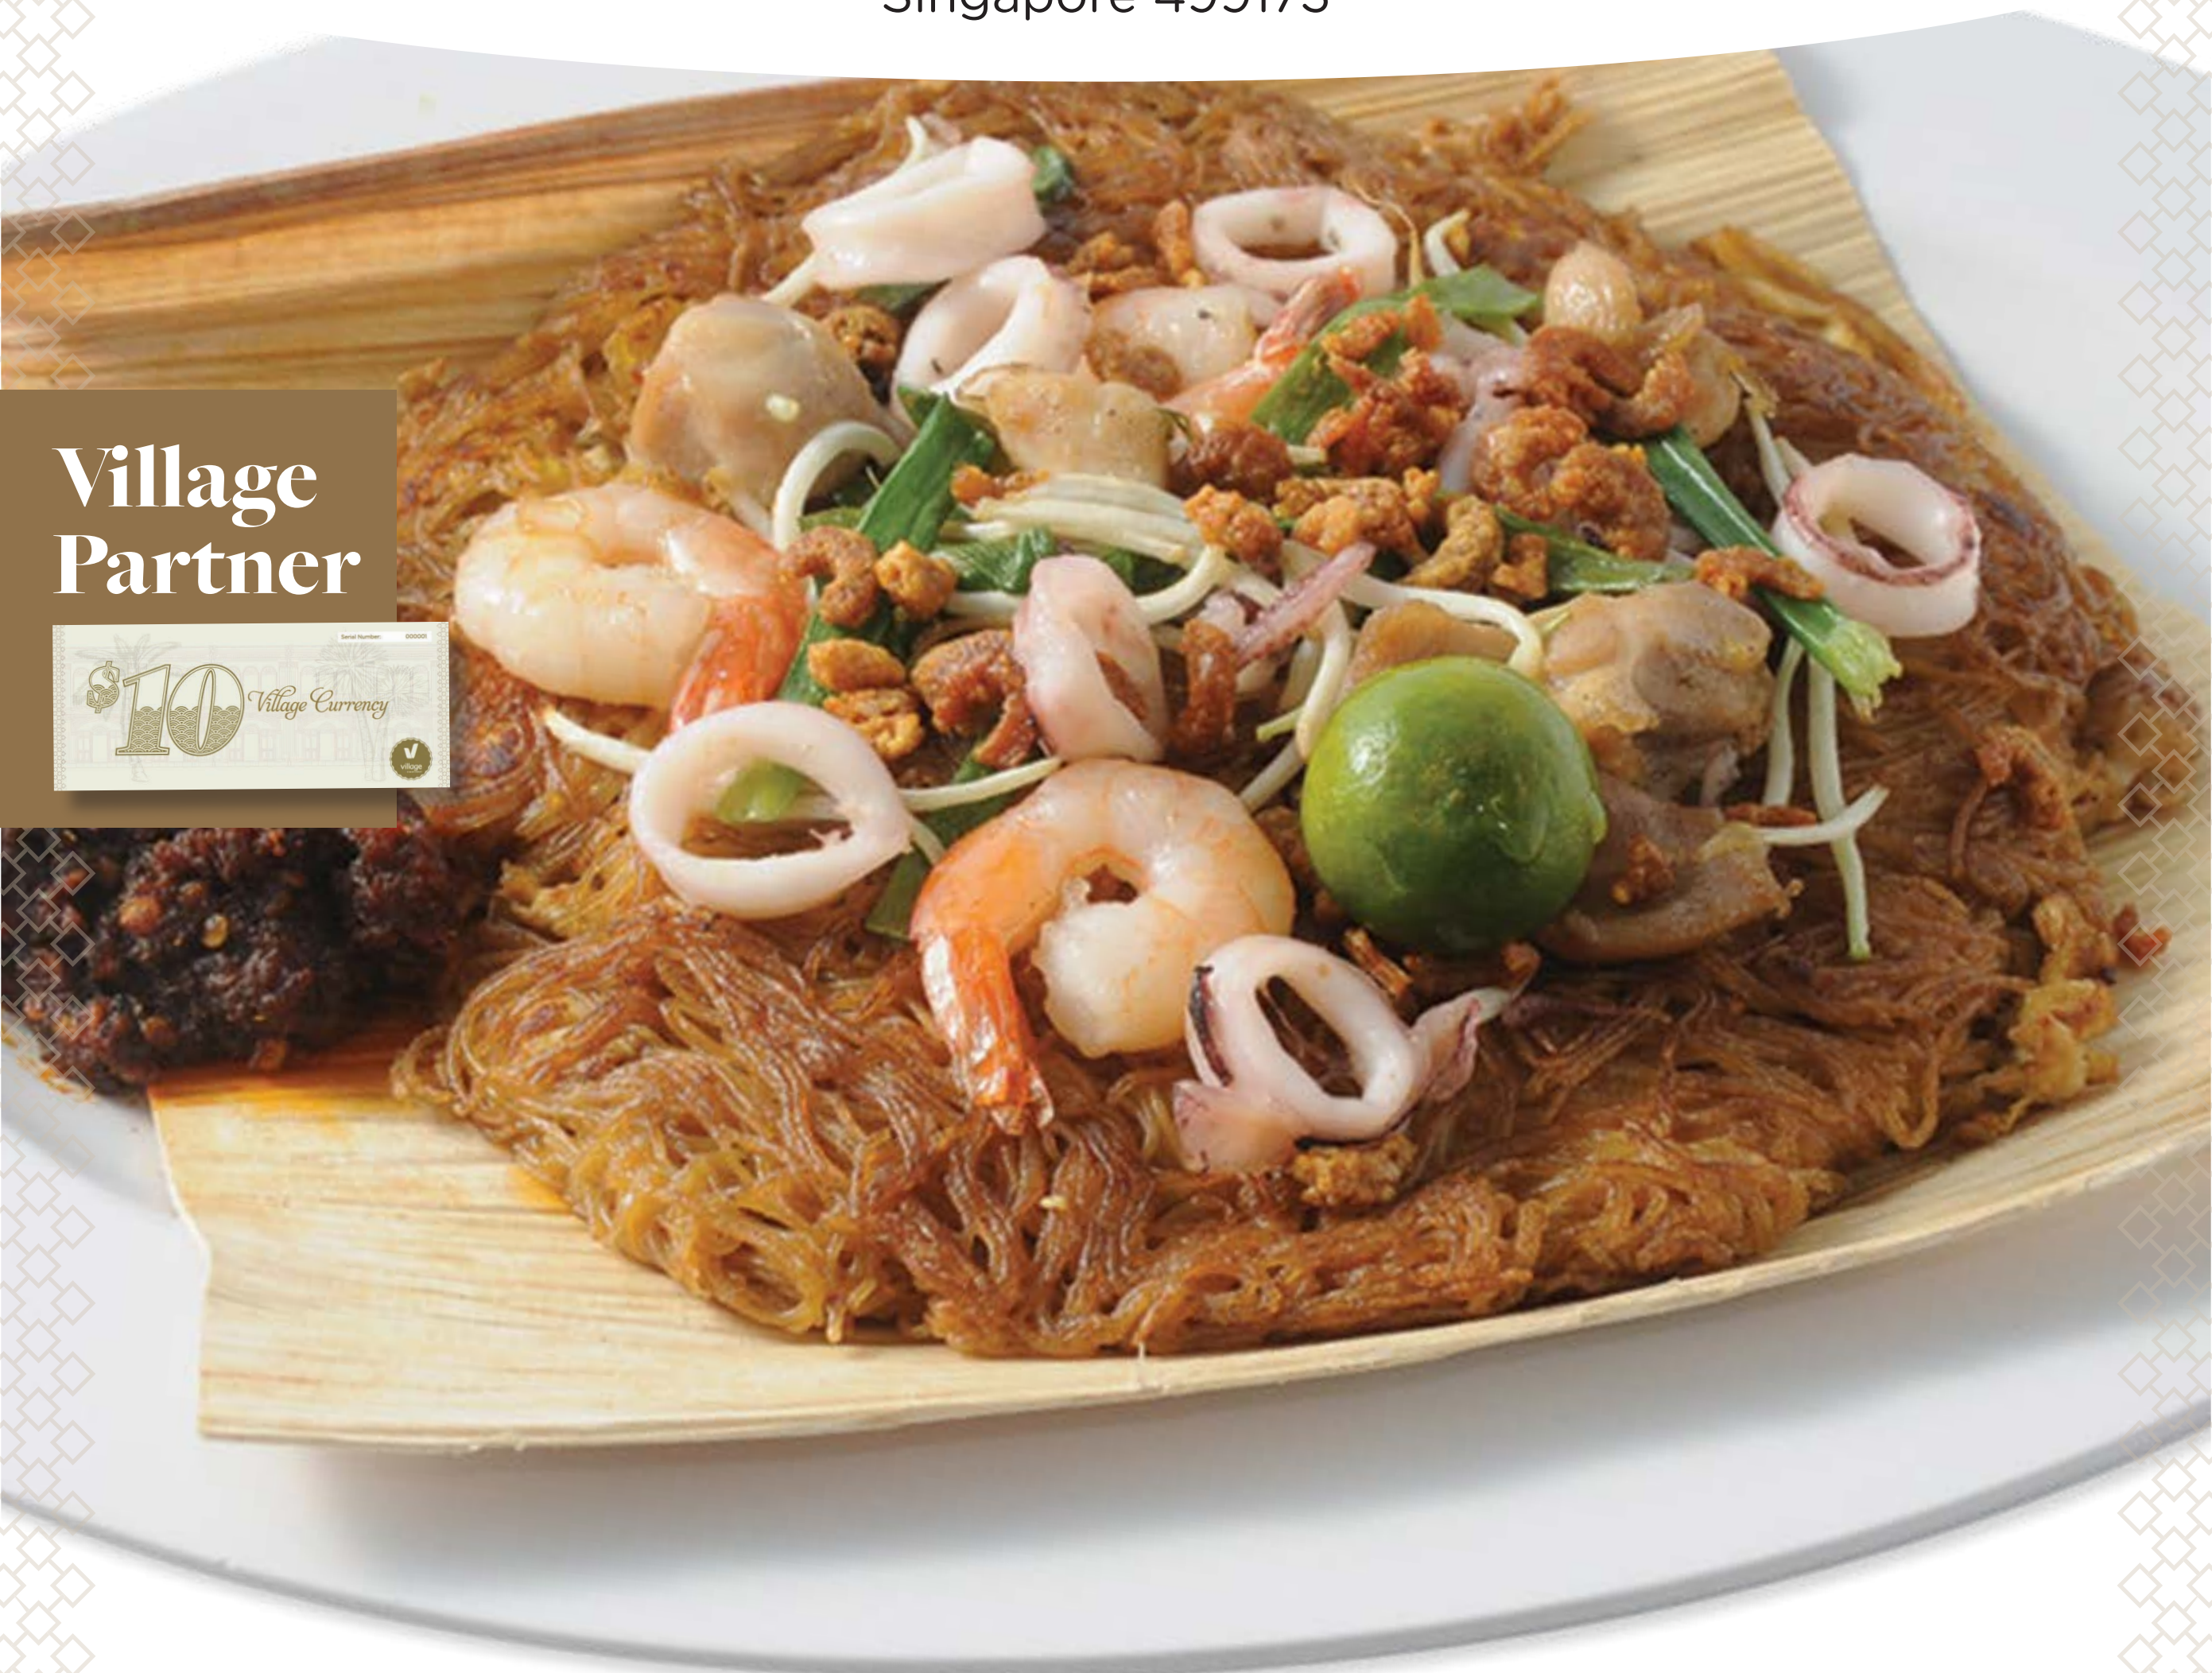

Village Partner

Tong
Tang Tea House

Tang Tea House Group of Restaurants

Use your Village currency as dining credits and enjoy a further 10% off your total bill.

Location

57 Lor Bekukong
Singapore 499173

**Village
Partner**